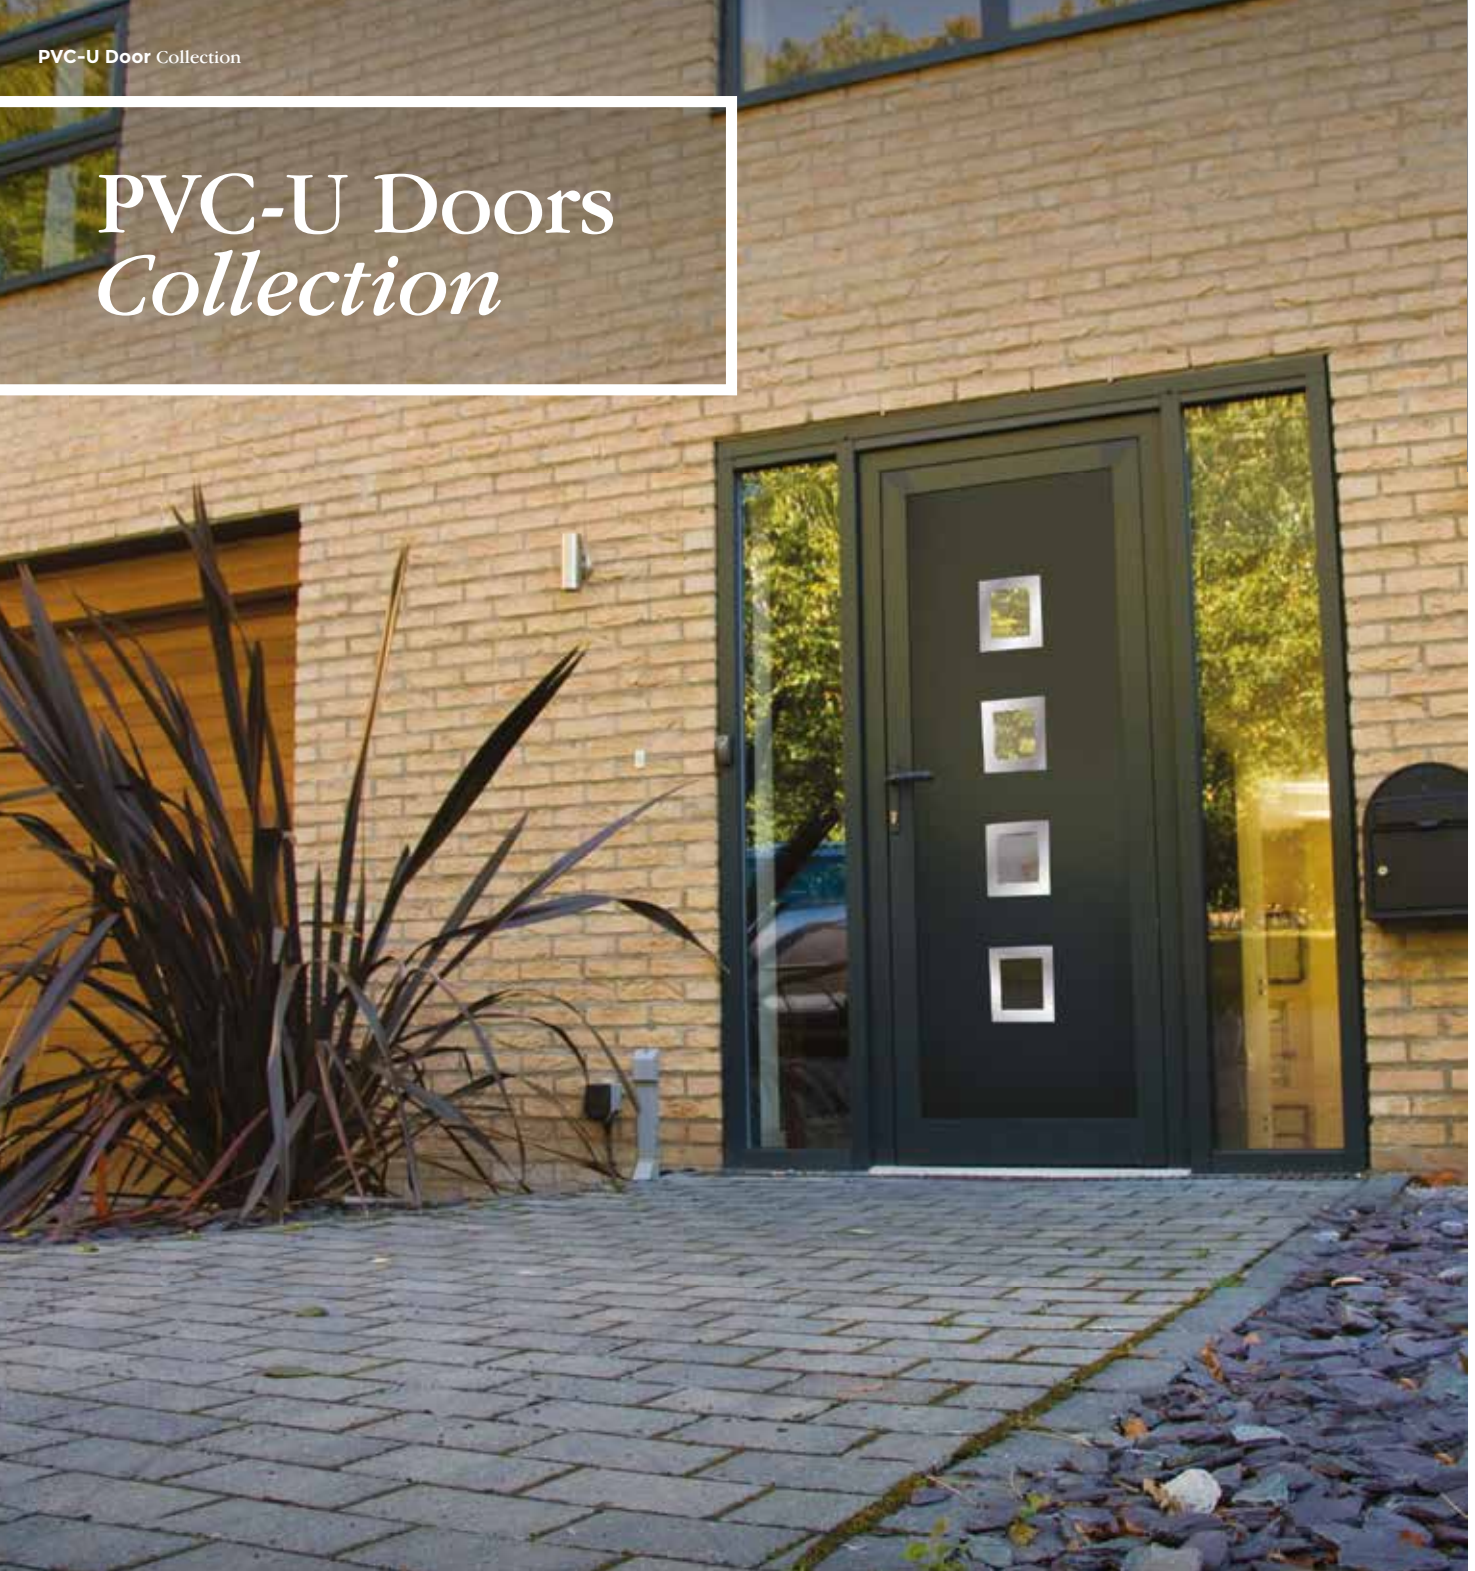

THE DEFINITIVE COLLECTION

Established 1979

PVC-U Doors *Collection*

As the UK's leading PVC-U door panel manufacturer, we ensure that our PVC-U Door Panel Collection is manufactured to the highest standards and offers an unparalleled choice of styles, colours and glazing options that are designed to complement any home.